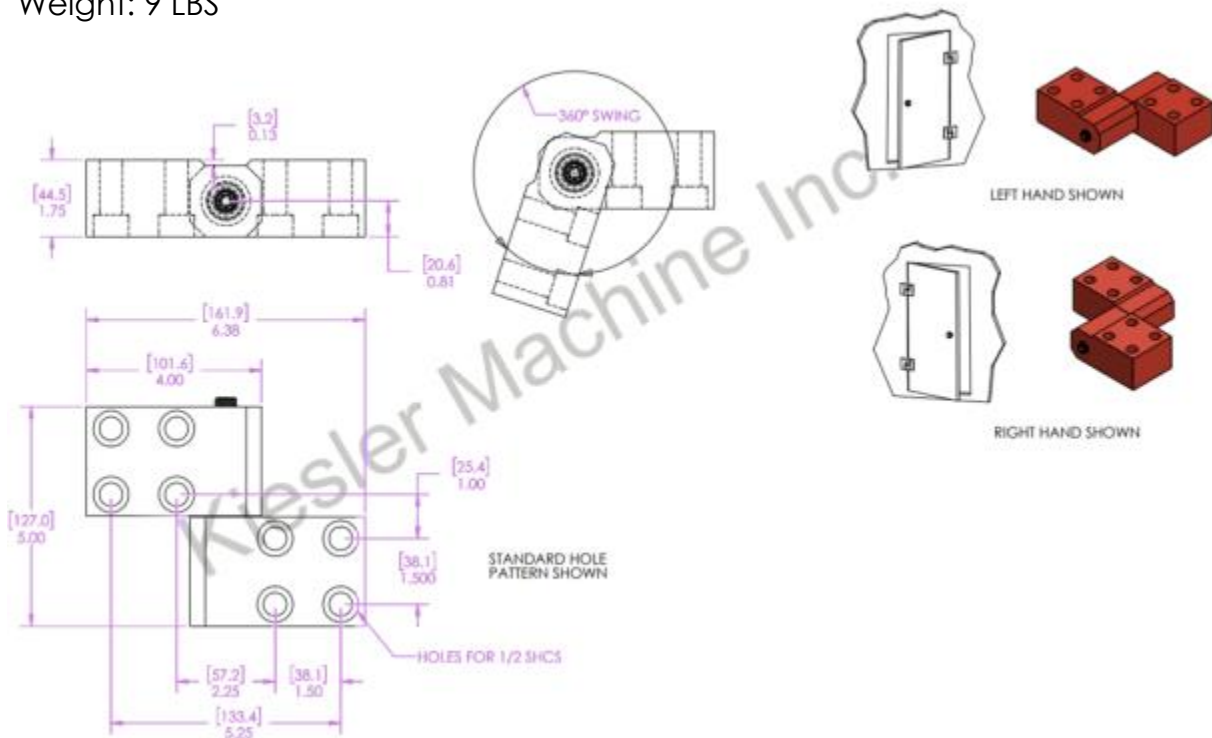

5"x 4.5" Model K Hinges

Model Number: 2875-K-LH-316

Price: \$ 800

- Material Type: 316L Stainless Steel
- Maximum Vertical Load: 3,000 LBS
- Maximum Radial Load: 1220 LBS
- Approx. Width: 4.5"
- Height: 5"
- Leaf Thickness: 1/2"
- Weight: 9 LBS